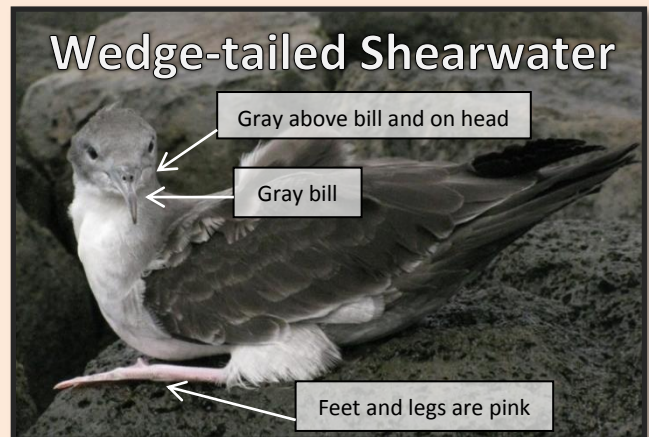

FOUND A SEABIRD??? CALL 808-573-BIRD

Catch bird using gloves or by placing towel over bird

Don't give the bird any food or water

Place bird in a ventilated box with a towel at the bottom

Call Maui Nui Seabird Recovery Project at (808) 573-BIRD

WHICH SEABIRD HAVE YOU FOUND???

Hawaiian Petrel

Wedge-tailed Shearwater

For more information please visit our website at www.mauinuseabirds.org