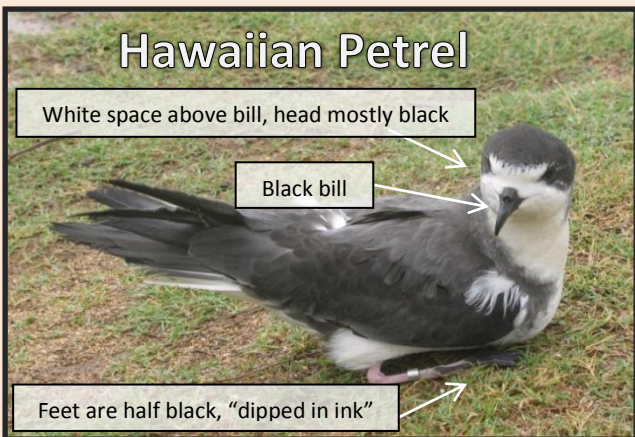

FOUND A SEABIRD??? CALL 808-573-BIRD

Catch bird using gloves or by placing towel over bird

Don't give the bird any food or water

Place bird in a ventilated box with a towel at the bottom

Call Maui Nui Seabird Recovery Project at (808) 573-BIRD

WHICH SEABIRD HAVE YOU FOUND???

Hawaiian Petrel

Wedge-tailed Shearwater

For more information please visit our website at www.mauinuseabirds.org